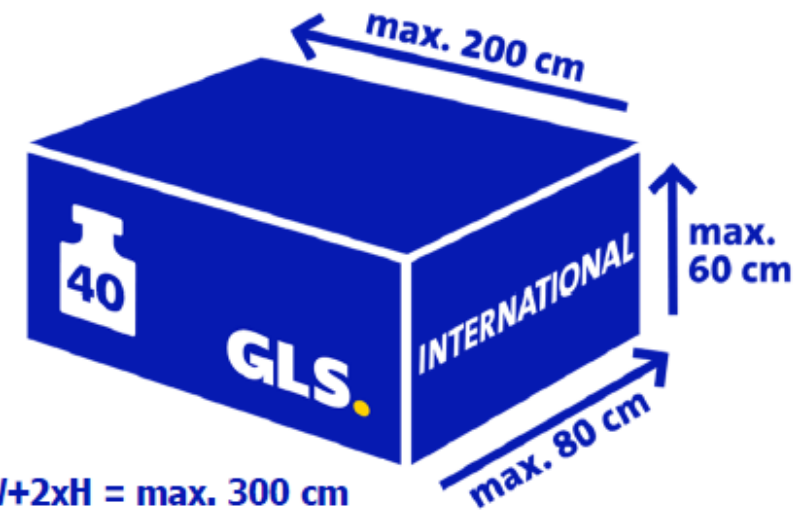

Packing guide

Asia Pacific

Weight Restrictions and Calculations

Volume weight 1:6,000 applies if it is higher than the actual weight.

Countries / Regions	Weight Limit	Size Limit in cm (LWH)*	Girth in cm
China	30 kg	200x80x70	300
Hong Kong SAR, China			
Macao SAR, China			
Indonesia			
Japan			
Malaysia			
Singapore			
South Korea			
Thailand			
Vietnam			
Australia	22 kg	100*60*60	
New Zealand			
Pakistan	25 kg	150x80x60	300
Philippines			
Bangladesch	30 kg	120x80x60	300
India	30 kg	157x80x60	300
Nepal	40 kg	150x80x60	300

United States of America

4-Zone Pricing Structure

- East and West Coast
- Central US
- Alaska
- Hawaii

Weight Restrictions and Calculations

Volume weight 1:6,000 applies if it is higher than the actual weight.