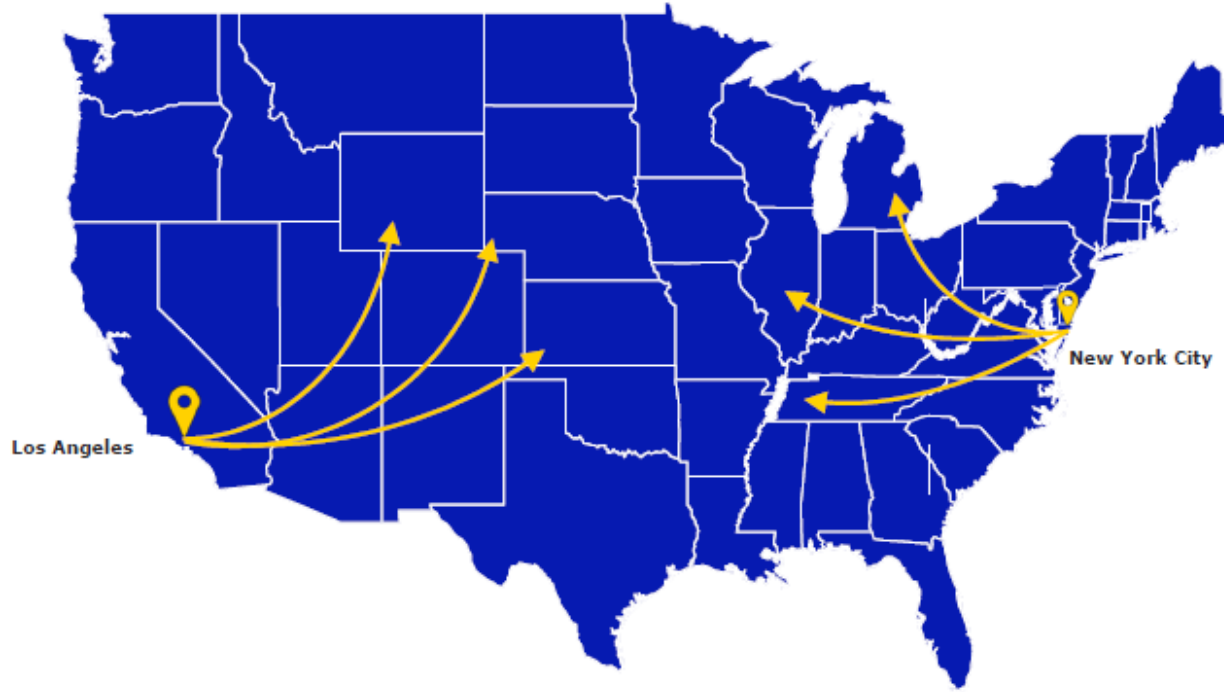

Packing guide

Asia Pacific

Weight Restrictions and Calculations

Volume weight 1:6,000 applies if it is higher than the actual weight.

Countries / Regions	Weight Limit	Size Limit in cm (LWH)*	Girth in cm
China	30 kg	200x80x70	300
Hong Kong SAR, China			
Macao SAR, China			
Indonesia			
Japan			
Malaysia			
Singapore			
South Korea			
Thailand			
Vietnam			
Australia	22 kg	100*60*60	
New Zealand			
Pakistan	25 kg	150x80x60	300
Philippines			
Bangladesch	30 kg	120x80x60	300
India	30 kg	157x80x60	300
Nepal	40 kg	150x80x60	300

Upon request, we will centrally facilitate the switch. Each country can choose either the new GLS solution or continue with the existing FedEx solution. It is currently not possible to use both solutions simultaneously.

United States of America

4-Zone Pricing Structure

- East and West Coast
- Central US
- Alaska
- Hawaii

Weight Restrictions and Calculations

Volume weight 1:6,000 applies if it is higher than the actual weight.